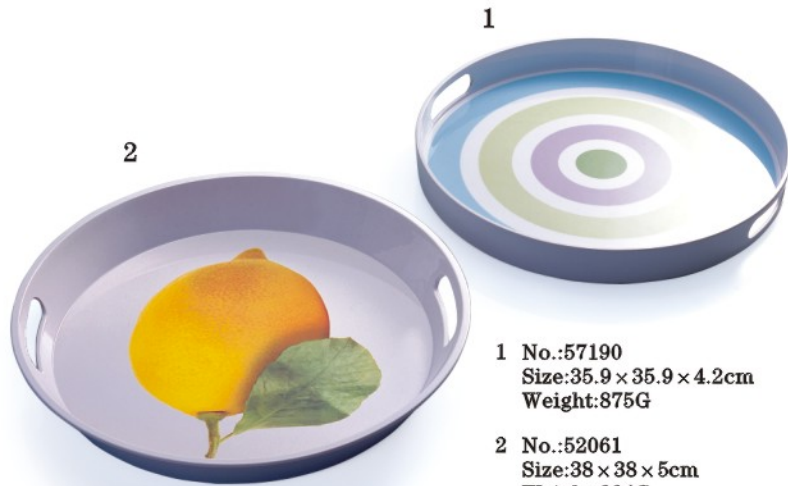

- 1 No.:58075
Size:47.3×35.7×2.3cm
Weight:558G
- 2 No.:28190
Size:49.4×36.4×3.2cm
Weight:749G

- 1 No.:52017
Size:44.5×30.3×2.7cm
Weight:445G
- 2 No.:55247
Size:46.8×34×2.3cm
Weight:688G

1

2

- 1 No.:58083
Size:43.3×38.1×1.9cm
Weight:700G
- 2 No.:52038
Size:49.3×40.5×2cm
Weight:650G

- 1 No.:28185
Size:43.3×38.2×5.3cm
Weight:675G
- 2 No.:28186
Size:45.5×38.1×6.3cm
Weight:1,052G
- 3 No.:28184
Size:44×38×5.2cm
Weight:772G

图案为客人所有，仅供参考。
Above Decal is reserved by customers, only for reference.

- 1 No.:29575
Size:43.1×20.2×2.3cm
Weight:360G
- 2 No.:55219
Size:48.2×20×2.5cm
Weight:369G

- 1 No.:21218
Size:59×30.3×5.4cm
Weight:992G
- 2 No.:52073
Size:49.7×33.1×5.8cm
Weight:1,196G

- 1 No.:52076
Size:33×26×5cm
Weight:688G
- 2 No.:52016
Size:49×35.9×5.2cm
Weight:996G
- 3 No.:52064
Size:45.7×30.7×5.0cm
Weight:915G
- 4 No.:52035
Size:43.2×29.2×4.7cm
Weight:828G