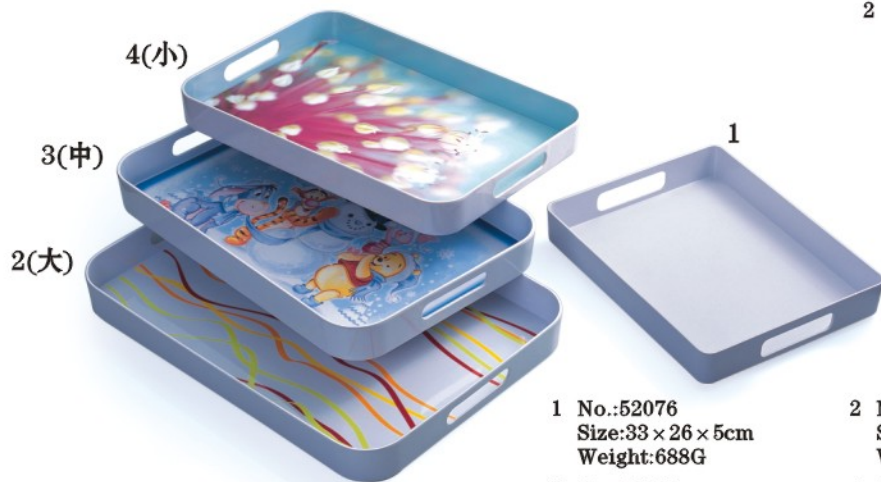

1. 1 No.:52076
   Size:33×26×5cm
   Weight:688G
2. 2 No.:52016
   Size:49×35.9×5.2cm
   Weight:996G
3. 3 No.:52064
   Size:45.7×30.7×5.0cm
   Weight:915G
4. 4 No.:52035
   Size:43.2×29.2×4.7cm
   Weight:828G